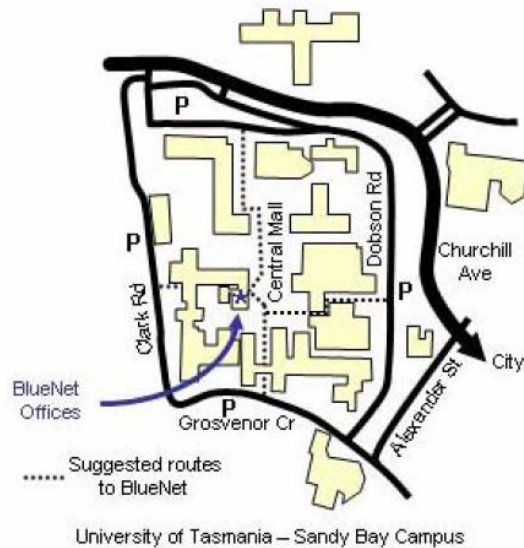

## Location of BlueNet Office

The BlueNet offices are located at the University of Tasmania, in the suburb of Sandy Bay, Hobart. The campus is a short taxi ride from Hobart's central business district.

If travelling to the University by taxi, most taxi drivers will recognise directions to the Centenary building on Grosvenor Crescent. From here, the steps between the two sections of this building lead to the central mall.

The BlueNet Office is located in Rooms 247, 248a and 248b of the Mathematics and Physics Building.

Entry from the Central Mall

Entry from Clark Road

The simplest route to the BlueNet Offices is from the central mall of the campus. Go through the entrance marked 'Mathematics', and come up to the second floor. Turn right at the top of the stairs, and the BlueNet offices are at the end of the corridor.

The offices can also be reached from the entrance to the building on Clark Road. In this case go through the doors to the left, and ascend the stairs to the second floor. At the top of the steps turn left and left again, and walk to the end of the corridor. Turn right, and the BlueNet offices are at the end of this corridor.